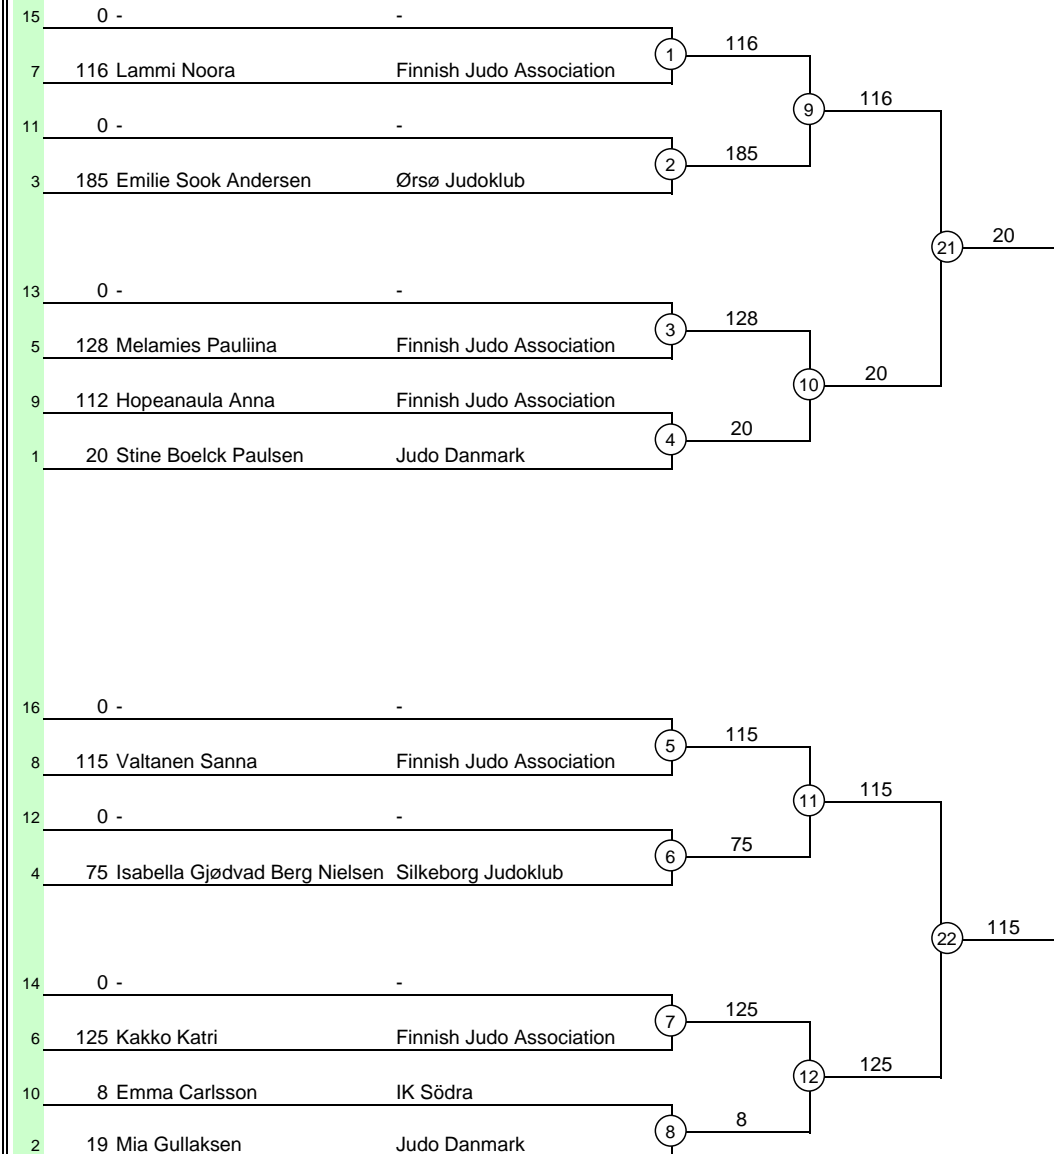

18. International Limfjordscup - 2008

Category / Weight division:

-40 kg / Girls

Signature:

With only two competitors this match will be fought during the finals

| | | | 1 | vk | point | plac. |
|---|---------------------|--------------------|----|----|-------|-------|
| 1 | 152 Matilda Brundin | IKVM | 0 | 0 | 0 | 2 |
| 2 | 70 Louise Meling | Hjørring Judo Klub | 10 | 1 | 10 | 1 |

Aalborg Judoklub

18. International Limfjordscup - 2008

Category / Weight division:

-48 kg / Girls

Signature:

18
Winner

Repechage

17
3rd place

18. International Limfjordscup - 2008

Category / Weight division:

-52 kg / Girls

Signature:

20
Winner

Repechage

116
3rd place

125
3rd place