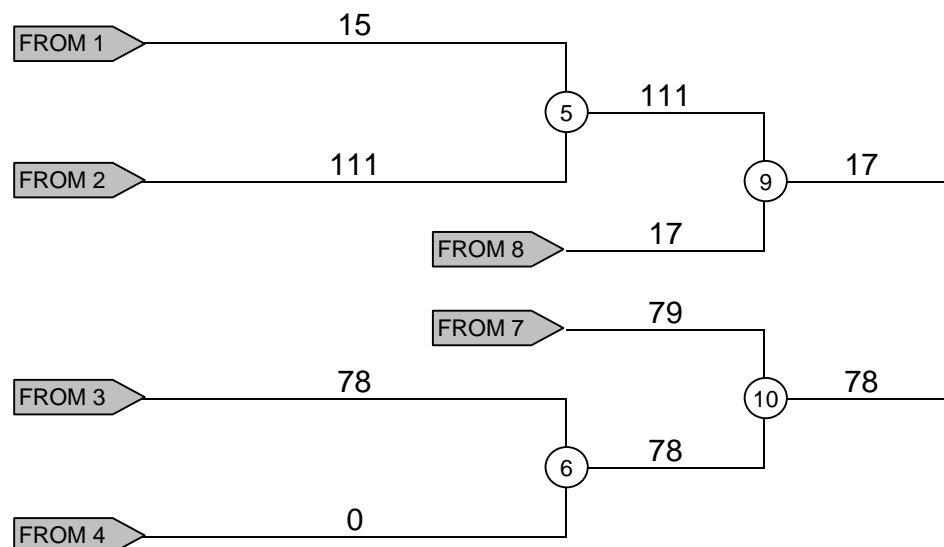

Aalborg Judoklub

18. International Limfjordscup - 2008

Category / Weight division:

-48 kg / Girls

Signature:

18
Winner

Repechage

17
3rd place