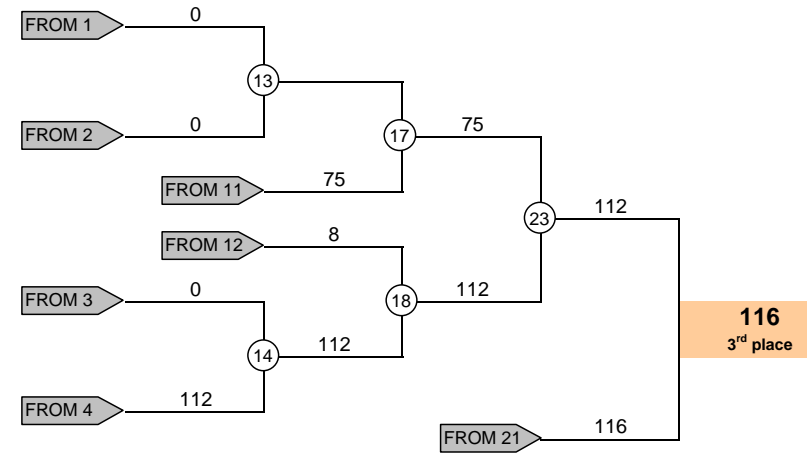

18. International Limfjordscup - 2008

Category / Weight division:

-52 kg / Girls

Signature:

20
Winner

Repechage

116
3rd place

125
3rd place