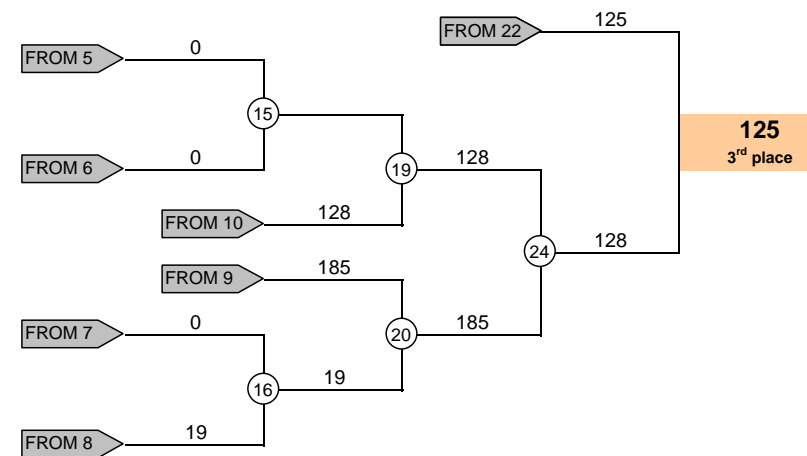

18. International Limfjordscup - 2008

Category / Weight division:

-52 kg / Girls

Signature:

20
Winner

Repechage

116
3rd place

125
3rd place

18. International Limfjordscup - 2008

Category / Weight division:

-57 kg / Girls

Signature:

118
Winner

Repechage

7
3rd place

18. International Limfjordscup - 2008