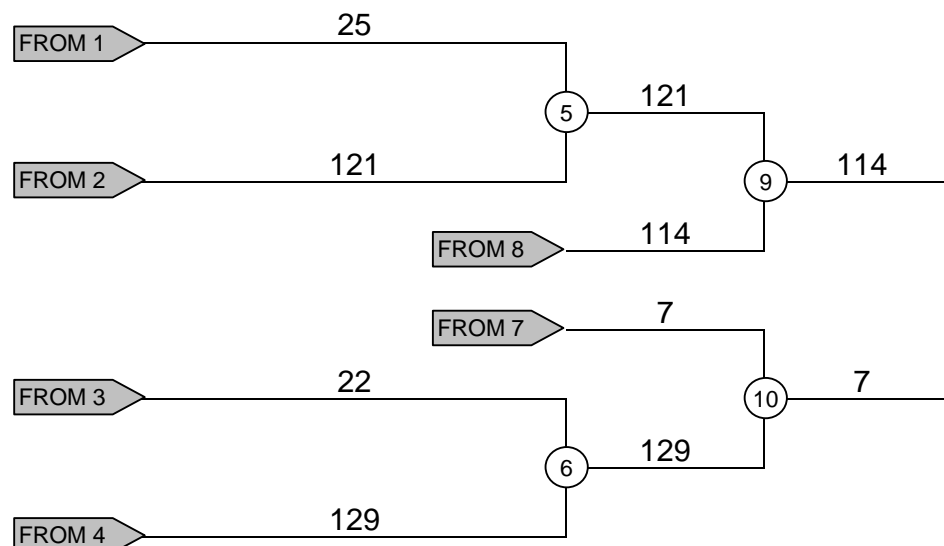

18. International Limfjordscup - 2008

Category / Weight division:

-57 kg / Girls

Signature:

118
Winner

Repechage

7
3rd place

18. International Limfjordscup - 2008