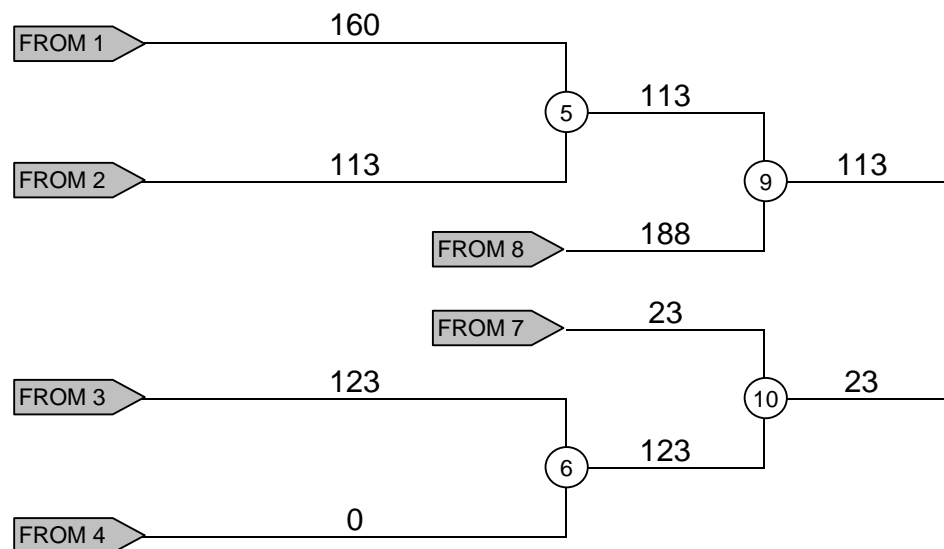

Category / Weight division:

-63 kg / Girls

Signature:

177
Winner

Repechage

113
3rd place

18. International Limfjordscup - 2008

Category / Weight division: